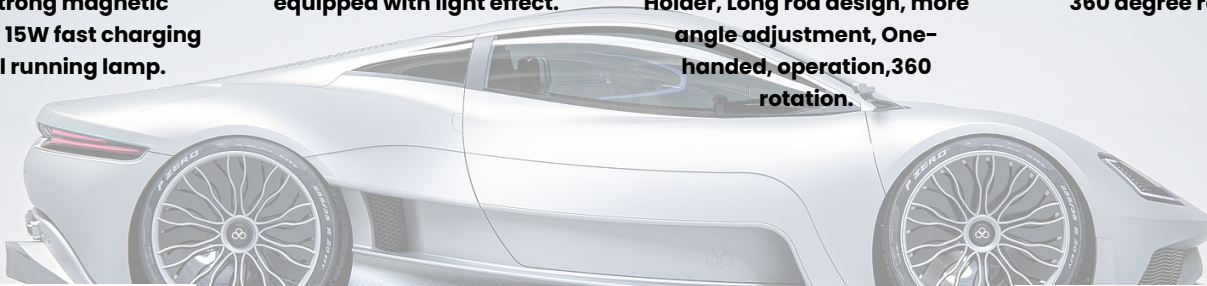

## CR 147

Long Neck Dashboard / Windshield Car Mount Holder, Long rod design, more angle adjustment, One-handed, operation, 360 rotation.

CR 123

## CR 123

Flexible & stable Support all mobile phone 360 degree rotation.

CA876