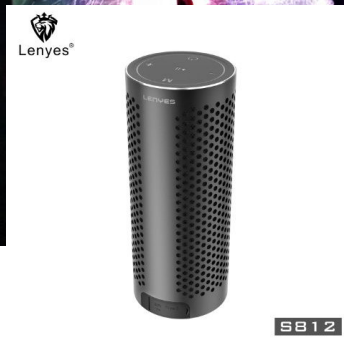

S 812

Wireless Speaker
Portable Speaker 40W TF Card
18 Hours Mini 360 inch Voice
Wireless Speaker New Model.